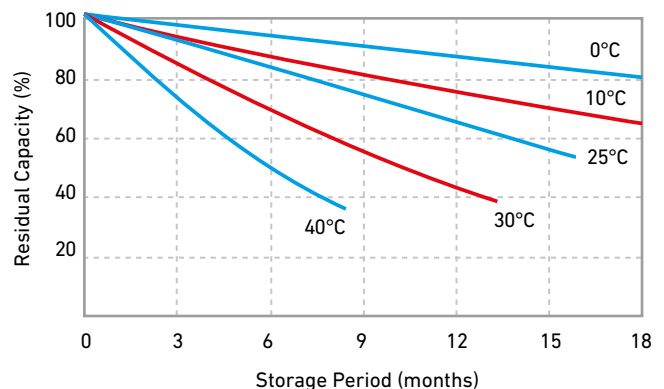

Residual Capacity

batterium GmbH | Robert-Bosch-Straße 1
71691 Freiberg am Neckar | Germany
T: +49 7141 / 560 90 40