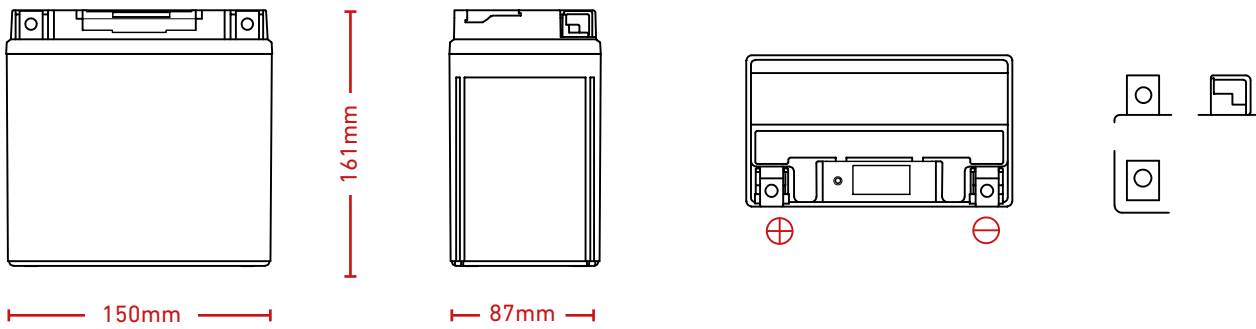

[accurat]

**SPORT**

GEL TECHNOLOGY **LCD**

**YTX16-BS**

14Ah | 12V | 230A

**Electrical Specifications**

Nominal voltage	12V
Nominal capacity (25°C)	16Ah at 10h
CCA -18°C	230A

Retention of Charge During Storage at 25°C		
1 month	97%	Directly mounted
3 months	90%	Directly mounted
6 months	80%	Constant voltage: 14.4V Limit current: 3.2A Charging time: 2 - 3h
12 months	40%	Constant voltage: 14.4V Limit current: 3.2A Charging time: 4 - 6h

**Mechanical Specifications**

Measurements (L x W x H)	150 x 87 x 161mm
Weight	5.30kg
Storage status	Wet
Cover	ABS
Terminal	Z1
Container bottom	ABS
Positive plate	PbO <sub>2</sub>
Negative plate	Pb
Separator	AGM
Electrolyte	Diluted sulphuric acid
Safety valve	Rubber
Way of sealing	Epoxy resin