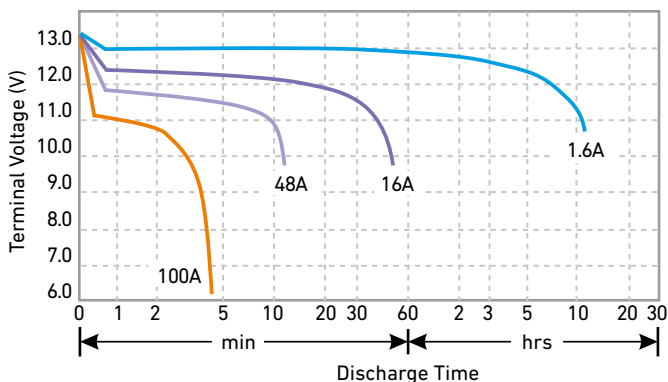

Discharge Current 25°C