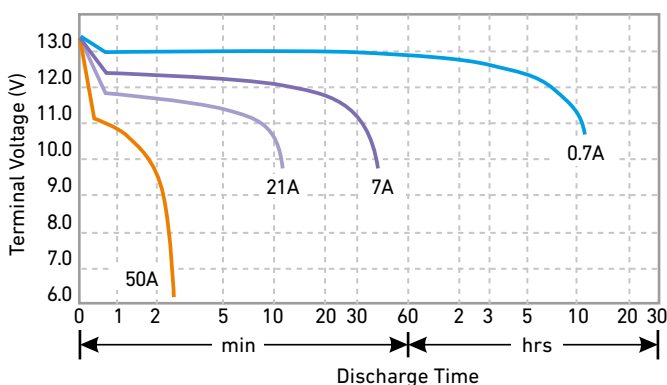

Discharge Current 25°C