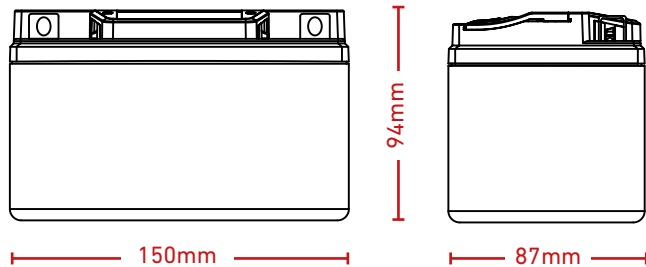

## Electrical Specifications

Nominal voltage	12V
Nominal capacity (25°C)	7Ah at 10h
CCA -18°C	130A

Retention of Charge During Storage at 25°C		
1 month	97%	Directly mounted
3 months	90%	Directly mounted
6 months	80%	Constant voltage: 14.4V Limit current: 1.4A Charging time: 2 - 3h
12 months	40%	Constant voltage: 14.4V Limit current: 1.4A Charging time: 4 - 6h

## Mechanical Specifications

Measurements (L x W x H)	150 x 87 x 94mm
Weight	2.40kg
Storage status	Wet
Cover	ABS
Terminal	C9
Container bottom	ABS
Positive plate	PbO <sub>2</sub>
Negative plate	Pb
Separator	AGM
Electrolyte	Diluted sulphuric acid
Safety valve	Rubber
Way of sealing	Epoxy resin