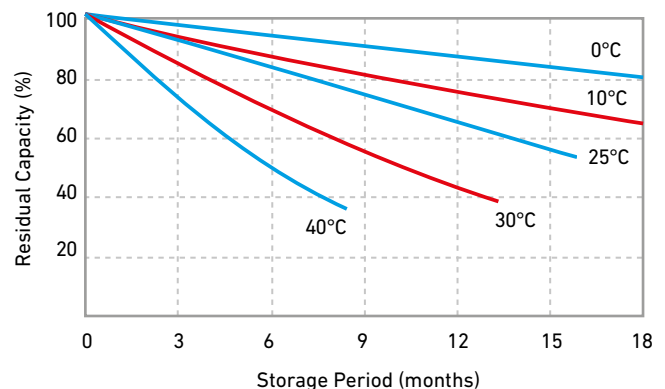

Residual Capacity

batterium GmbH | Robert-Bosch-Straße 1
71691 Freiberg am Neckar | Germany
T: +49 7141 / 560 90 40